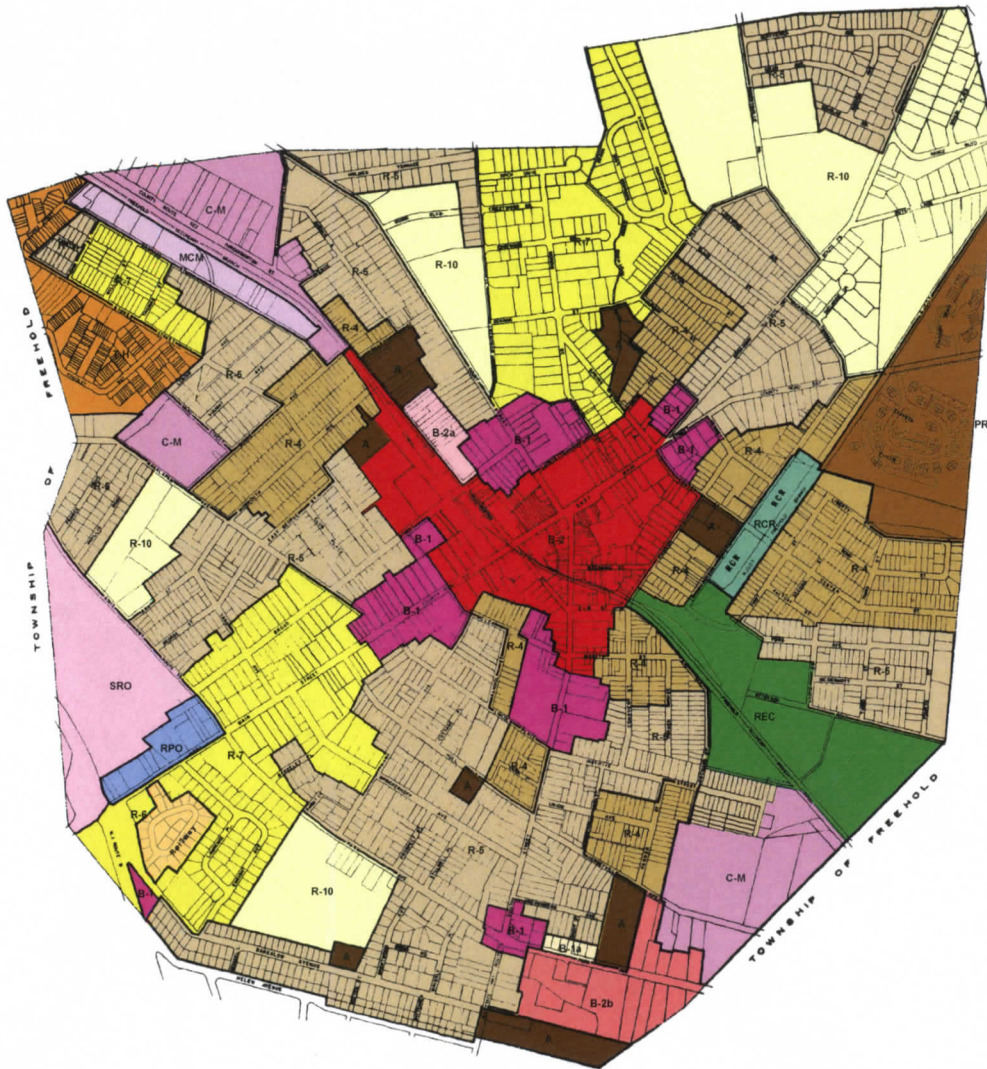

BOROUGH
OF
FREEHOLD
MONMOUTH COUNTY
NEW JERSEY

ZONING MAP

ADOPTED: SEPTEMBER 19, 2005
AMENDED: DECEMBER 18, 2006

LEGEND

- A APARTMENT RESIDENTIAL
- R-4 RESIDENTIAL
- R-5 RESIDENTIAL
- R-6 RESIDENTIAL
- R-7 RESIDENTIAL
- R-10 RESIDENTIAL
- PRD PLANNED RESIDENTIAL DEVELOPMENT
- T-H TOWNHOUSE RESIDENTIAL
- RCR RESIDENTIAL/COMMERCIAL REDEVELOPMENT
- RPO RESIDENTIAL PROFESSIONAL OFFICE
- B-1 OFFICE COMMERCIAL
- B-1a LIMITED PROFESSIONAL OFFICE
- B-2 GENERAL COMMERCIAL
- B-2a GENERAL COMMERCIAL
- B-2b GENERAL COMMERCIAL
- C-M COMMERCIAL MANUFACTURING
- MCM MODIFIED COMMERCIAL MANUFACTURING
- REC RECREATIONAL
- SRO SPECIALTY RETAIL / OFFICE